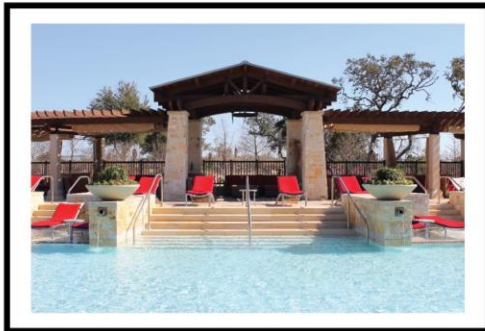

RIVER BLUFF CABANA

Sofa seating for 4, chaise lounge seating for 8
Private entry into Activity Pool

RIVER BEND CABANA

Sofa seating for 5, chaise lounge seating for 4
Flat screen TV, ceiling fan, roof with 3 walls

PEAK CABANA

Sofa seating for 4, chaise lounge seating for 4

BAY CABANA

Sofa seating for 4, chaise lounge seating for 4

*All Cabana Rentals require a 24 hour cancellation to avoid any penalties

GUIDELINES:

- Area is for the exclusive use of resort guests only
- Room key is required for pool access
- Cabana wristband must be worn at all times
- Cabana reservations will begin at 10am and end at 7pm
- Cabana will be resold at 11am if not occupied
(please let us know if you plan on arriving after 11am)
- Outside food and beverage and/or coolers are not permitted
- Please refrain from smoking

RATES AND AMENITIES:

- Rates based on dates and availability
- Complimentary bottled water stocked inside the refrigerators
- Fresh fruit available in all cabanas
- Personal safe

- No boom boxes or personal stereos
- Must have a guest 18 years or older present on the pool deck throughout reservation
- Maximum capacity is 8 persons per cabana, if maximum is exceeded your party will be required to purchase additional cabanas. If there are no additional cabanas available you will be charged the full price of the cabana per additional 8 guests