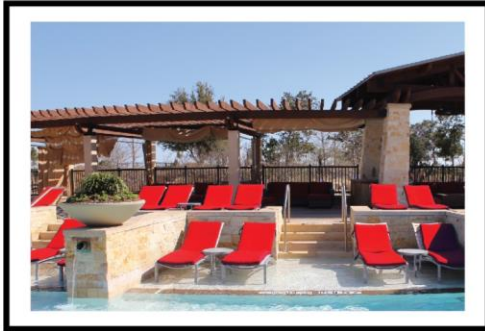

RIVER BLUFF CABANA

Sofa seating for 4, chaise lounge seating for 8
Private entry into Activity Pool

RIVER BEND CABANA

Sofa seating for 5, chaise lounge seating for 4
Flat screen TV, ceiling fan, roof with 3 walls

PEAK CABANA

Sofa seating for 4, chaise lounge seating for 4

BAY CABANA

Sofa seating for 4, chaise lounge seating for 4

*All Cabana Rentals require a 24 hour cancellation to avoid any penalties

GUIDELINES:

- Area is for the exclusive use of resort guests only
- Room key is required for pool access
- Cabana wristband must be worn at all times
- Cabana reservations will begin at 10am and end at 7pm
- Cabana will be resold at 11am if not occupied
(please let us know if you plan on arriving after 11am)
- Outside food and beverage and/or coolers are not permitted
- Please refrain from smoking

RATES AND AMENITIES:

- Rates based on dates and availability
- Complimentary bottled water stocked inside the refrigerators
- Fresh fruit available in all cabanas
- Personal safe

- No boom boxes or personal stereos
- Must have a guest 18 years or older present on the pool deck throughout reservation
- Maximum capacity is 8 persons per cabana, if maximum is exceeded your party will be required to purchase additional cabanas. If there are no additional cabanas available you will be charged the full price of the cabana per additional 8 guests